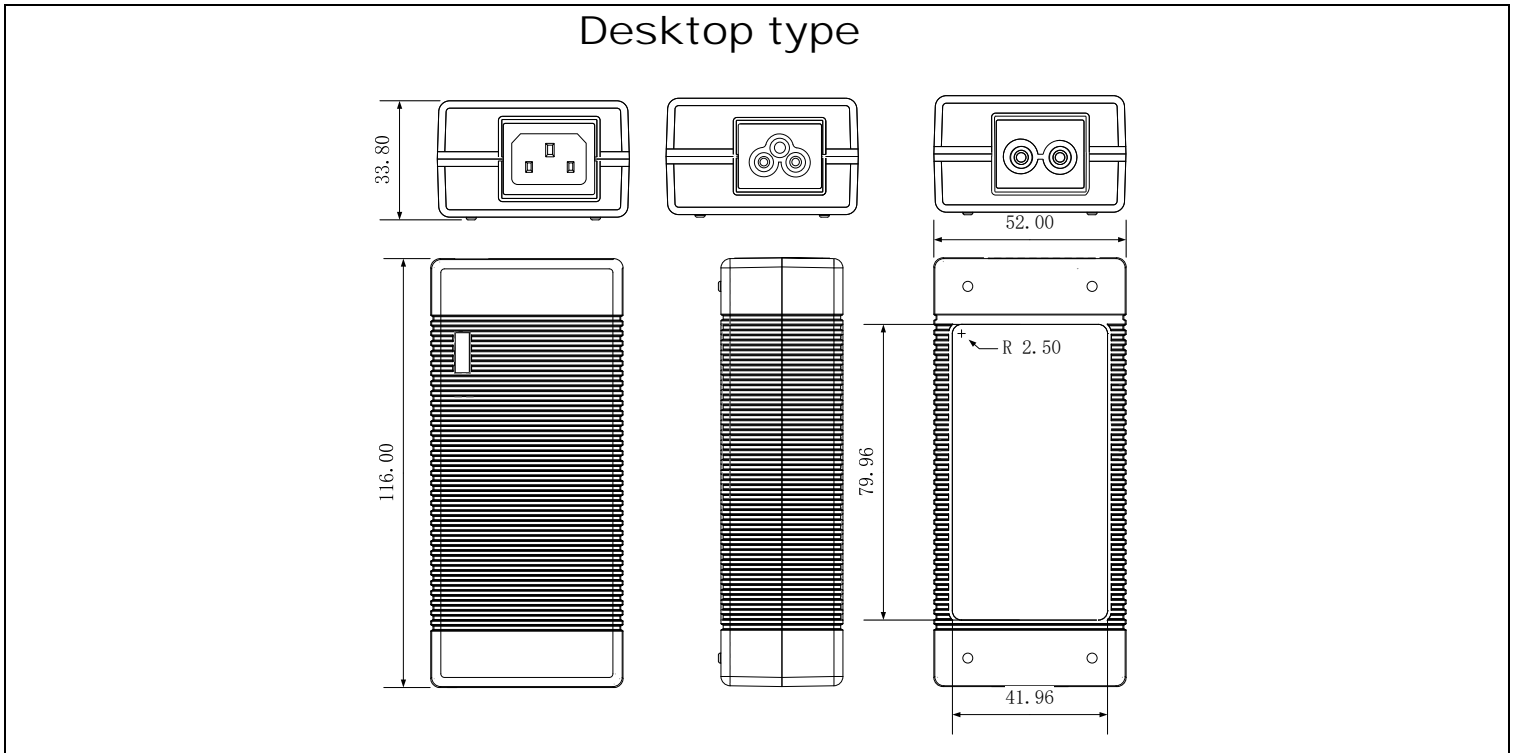

Drawing(mm): 5-15W

Drawing(mm): 16-24W

Fixed plug type

Interchangeable plug type

Desktop type(with Tab)

Drawing(mm): 25-36W

Drawing(mm): 37-65W

Drawing(mm): 66-100W

Drawing(mm): 101-135W

Drawing(mm): 136-220W

Model List:

Model Name instruction:

E.G.: XSG xxx yyyy zz

Model No	AC Input	Power Rate	Output Voltage(V)	Output Current(mA)
XSG0720300	100 ~ 240	2.2	7.2	300
XSG0720400	100 ~ 240	2.9	7.2	400
XSG0720500	100 ~ 240	3.6	7.2	500
XSG0720600	100 ~ 240	4.3	7.2	600
XSG0720700	100 ~ 240	5.0	7.2	700
XSG0720800	100 ~ 240	5.8	7.2	800
XSG0720900	100 ~ 240	6.5	7.2	900
XSG0721000	100 ~ 240	7.2	7.2	1000
XSG0721500	100 ~ 240	10.8	7.2	1500
XSG0722000	100 ~ 240	14.4	7.2	2000
XSG0722500	100 ~ 240	18.0	7.2	2500
XSG0723000	100 ~ 240	21.6	7.2	3000