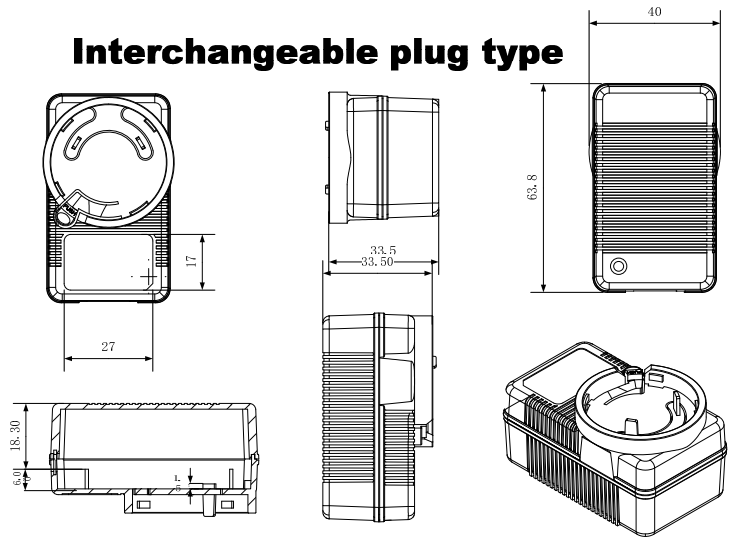

Drawing(mm): 5-15W

Drawing(mm): 16-24W

Fixed plug type

Interchangeable plug type

Desktop type(with Tab)

Drawing(mm): 25-36W

Drawing(mm): 37-65W

Drawing(mm): 66-100W

Drawing(mm): 101-135W

Drawing(mm): 136-220W

Model List:

Model Name instruction:

E.G.: XSG xxx yyyy zz

Model No	AC Input	Power Rate	Output Voltage(V)	Output Current(mA)
XSG0720300	100 ~ 240	2.2	7.2	300
XSG0720400	100 ~ 240	2.9	7.2	400
XSG0720500	100 ~ 240	3.6	7.2	500
XSG0720600	100 ~ 240	4.3	7.2	600
XSG0720700	100 ~ 240	5.0	7.2	700
XSG0720800	100 ~ 240	5.8	7.2	800
XSG0720900	100 ~ 240	6.5	7.2	900
XSG0721000	100 ~ 240	7.2	7.2	1000
XSG0721500	100 ~ 240	10.8	7.2	1500
XSG0722000	100 ~ 240	14.4	7.2	2000
XSG0722500	100 ~ 240	18.0	7.2	2500
XSG0723000	100 ~ 240	21.6	7.2	3000