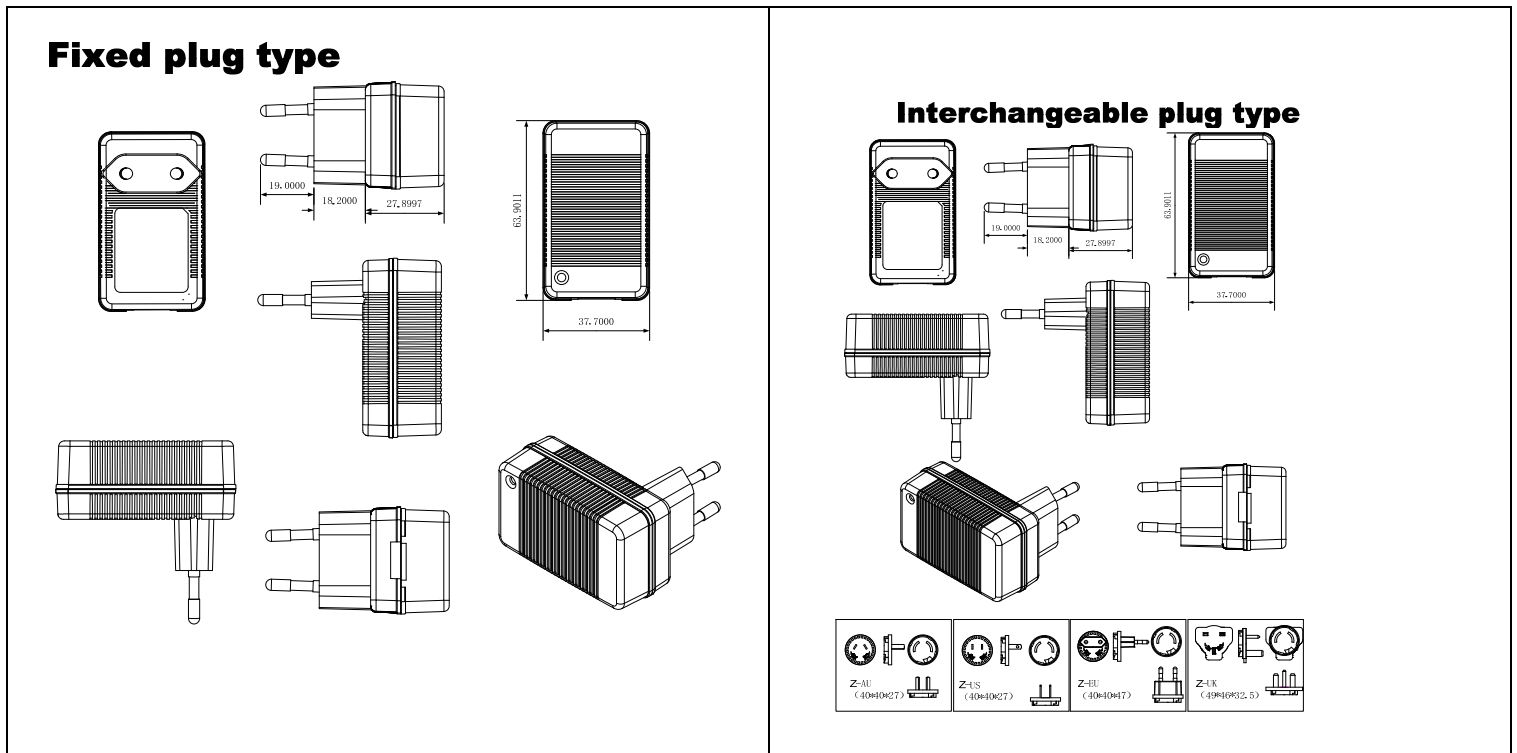

Relative Humidity:	10%~90%
	Vibration and Shock	Meet MIL-STD-810D
Safety	Safety Standard	IEC62368,IEC60065,IEC60950,IEC61558,IEC60335
	EMC/EMI	Meet FCC CLASS B,EN55022 CLASS B.
	EMS	EN61000—4—2/3/4/5
	Drop Testing	3 drops from 1 m height on a hard wooden surface
	A Harmonic source	Pass
Life Time	MTBF	50000 Hours
	Warranty	3 years

If the Power Rate of battery charger drop into below range, please refer to related solution.

POWER RATE	5-15W	16-24W	25-36W	37-65W	66-100W	101-135W	136-220W
Recommend Solution	See drawing at page 3	See drawing at page 4	See drawing at page 5	See drawing at page 6	See drawing at page 6	See drawing at page 7	See drawing at page 7

Drawing(mm): 5-15W