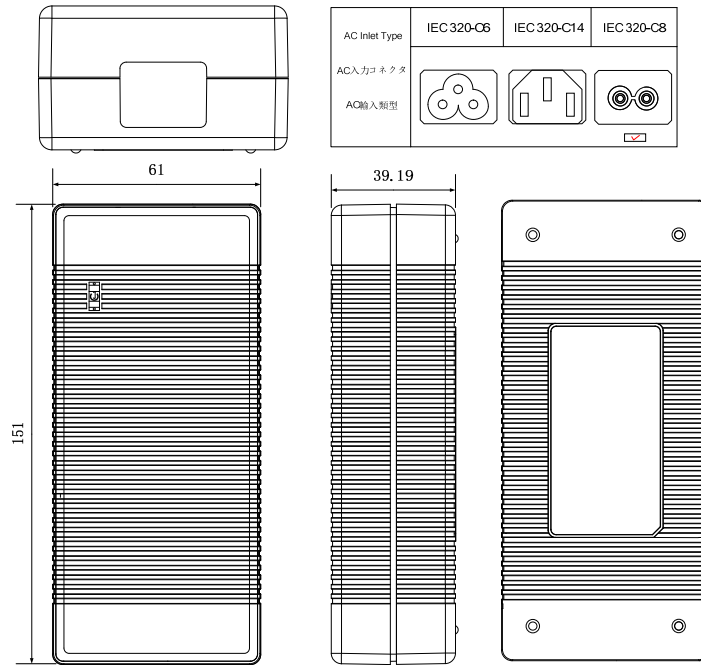

Drawing(mm): 5-15W

Drawing(mm): 16-24W

Fixed plug type

Interchangeable plug type

Desktop type(with Tab)

Drawing(mm): 25-36W

Drawing(mm): 37-65W

Drawing(mm): 66-100W

Drawing(mm): 101-135W

Drawing(mm): 136-220W

Model List:

Model Name instruction:

E.G.: XSG xxx yyyy zz

Model No	AC Input	Power Rate	Output Voltage(V)	Output Current(mA)
XSG0720300	100 ~ 240	2.2	7.2	300
XSG0720400	100 ~ 240	2.9	7.2	400
XSG0720500	100 ~ 240	3.6	7.2	500
XSG0720600	100 ~ 240	4.3	7.2	600
XSG0720700	100 ~ 240	5.0	7.2	700
XSG0720800	100 ~ 240	5.8	7.2	800
XSG0720900	100 ~ 240	6.5	7.2	900
XSG0721000	100 ~ 240	7.2	7.2	1000
XSG0721500	100 ~ 240	10.8	7.2	1500
XSG0722000	100 ~ 240	14.4	7.2	2000
XSG0722500	100 ~ 240	18.0	7.2	2500
XSG0723000	100 ~ 240	21.6	7.2	3000