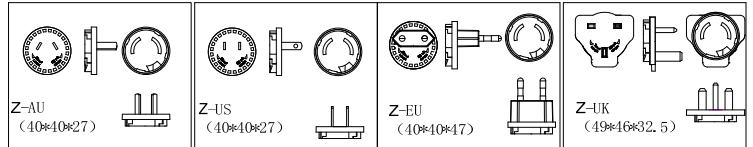

Drawing(mm): 5-15W

Drawing(mm): 16-24W

Fixed plug type

Interchangeable plug type

Desktop type(with Tab)

Drawing(mm): 25-36W

Drawing(mm): 37-65W

Drawing(mm): 66-100W

Drawing(mm): 101-135W

Drawing(mm): 136-220W

Model List:

Model Name instruction:

E.G.: XSG xxx yyyy zz

Model No	AC Input	Power Rate	Output Voltage(V)	Output Current(mA)
XSG0720300	100 ~ 240	2.2	7.2	300
XSG0720400	100 ~ 240	2.9	7.2	400
XSG0720500	100 ~ 240	3.6	7.2	500
XSG0720600	100 ~ 240	4.3	7.2	600
XSG0720700	100 ~ 240	5.0	7.2	700
XSG0720800	100 ~ 240	5.8	7.2	800
XSG0720900	100 ~ 240	6.5	7.2	900
XSG0721000	100 ~ 240	7.2	7.2	1000
XSG0721500	100 ~ 240	10.8	7.2	1500
XSG0722000	100 ~ 240	14.4	7.2	2000
XSG0722500	100 ~ 240	18.0	7.2	2500
XSG0723000	100 ~ 240	21.6	7.2	3000