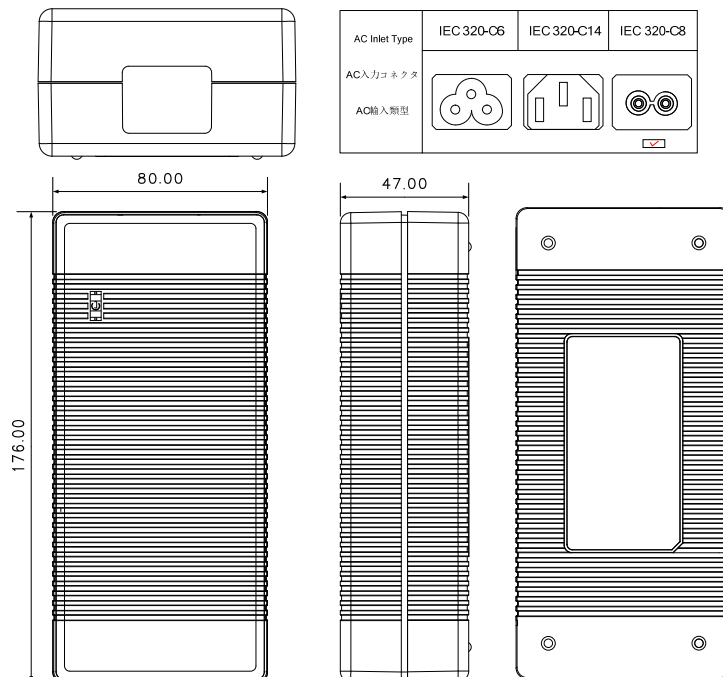

Drawing(mm): 5-15W

Drawing(mm): 16-24W

Fixed plug type

Interchangeable plug type

Desktop type(with Tab)

Drawing(mm): 25-36W

Drawing(mm): 37-65W

Drawing(mm): 66-100W

Drawing(mm): 101-135W

Drawing(mm): 136-220W

Model List:

Model Name instruction:

E.G.: XSG xxx yyyy zz

Model No	AC Input	Power Rate	Output Voltage(V)	Output Current(mA)
XSG0720300	100 ~ 240	2.2	7.2	300
XSG0720400	100 ~ 240	2.9	7.2	400
XSG0720500	100 ~ 240	3.6	7.2	500
XSG0720600	100 ~ 240	4.3	7.2	600
XSG0720700	100 ~ 240	5.0	7.2	700
XSG0720800	100 ~ 240	5.8	7.2	800
XSG0720900	100 ~ 240	6.5	7.2	900
XSG0721000	100 ~ 240	7.2	7.2	1000
XSG0721500	100 ~ 240	10.8	7.2	1500
XSG0722000	100 ~ 240	14.4	7.2	2000
XSG0722500	100 ~ 240	18.0	7.2	2500
XSG0723000	100 ~ 240	21.6	7.2	3000