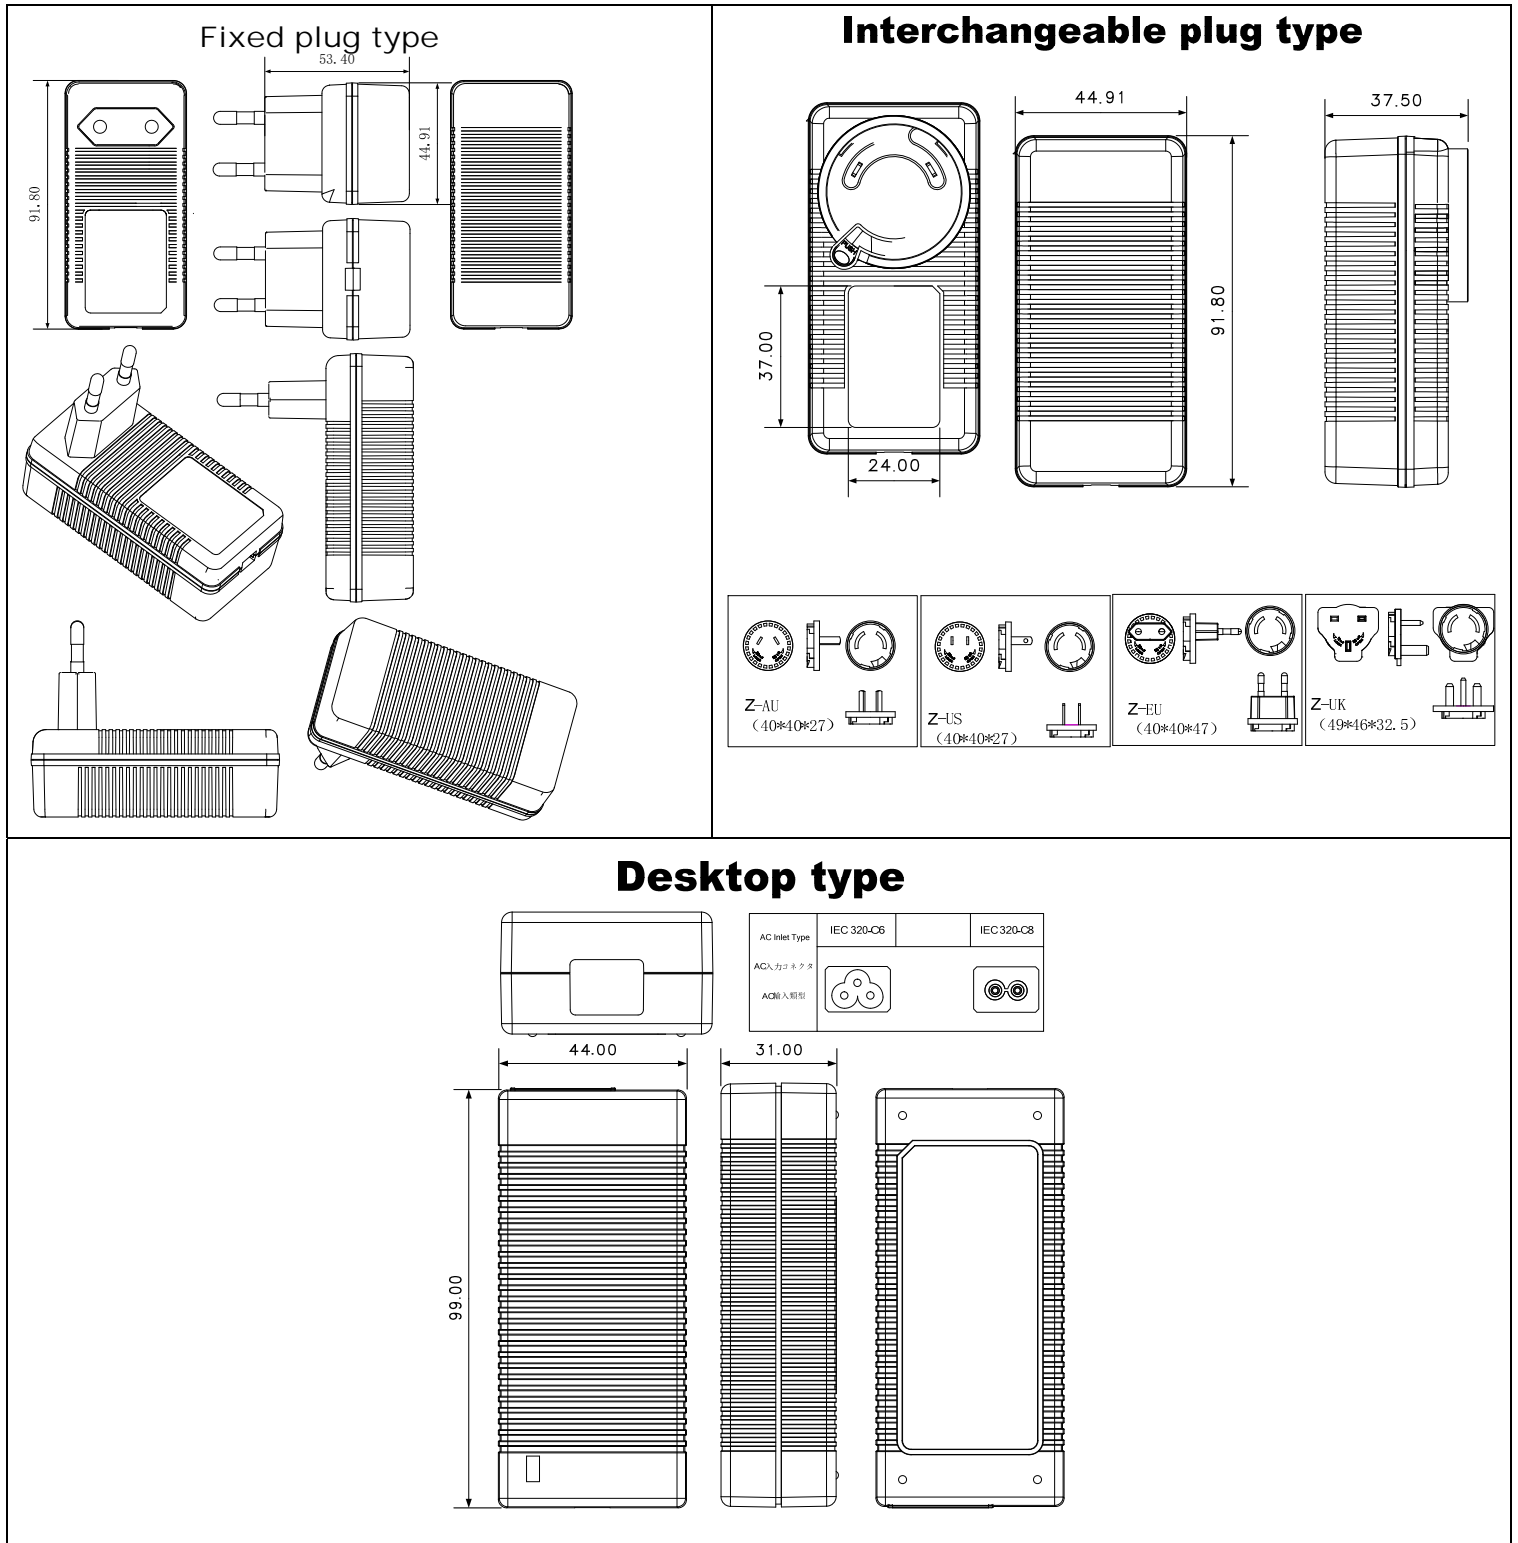

Drawing(mm): 5-15W

Drawing(mm): 16-24W

Fixed plug type

Interchangeable plug type

Desktop type(with Tab)

Drawing(mm): 25-36W

Drawing(mm): 37-65W

Drawing(mm): 66-100W