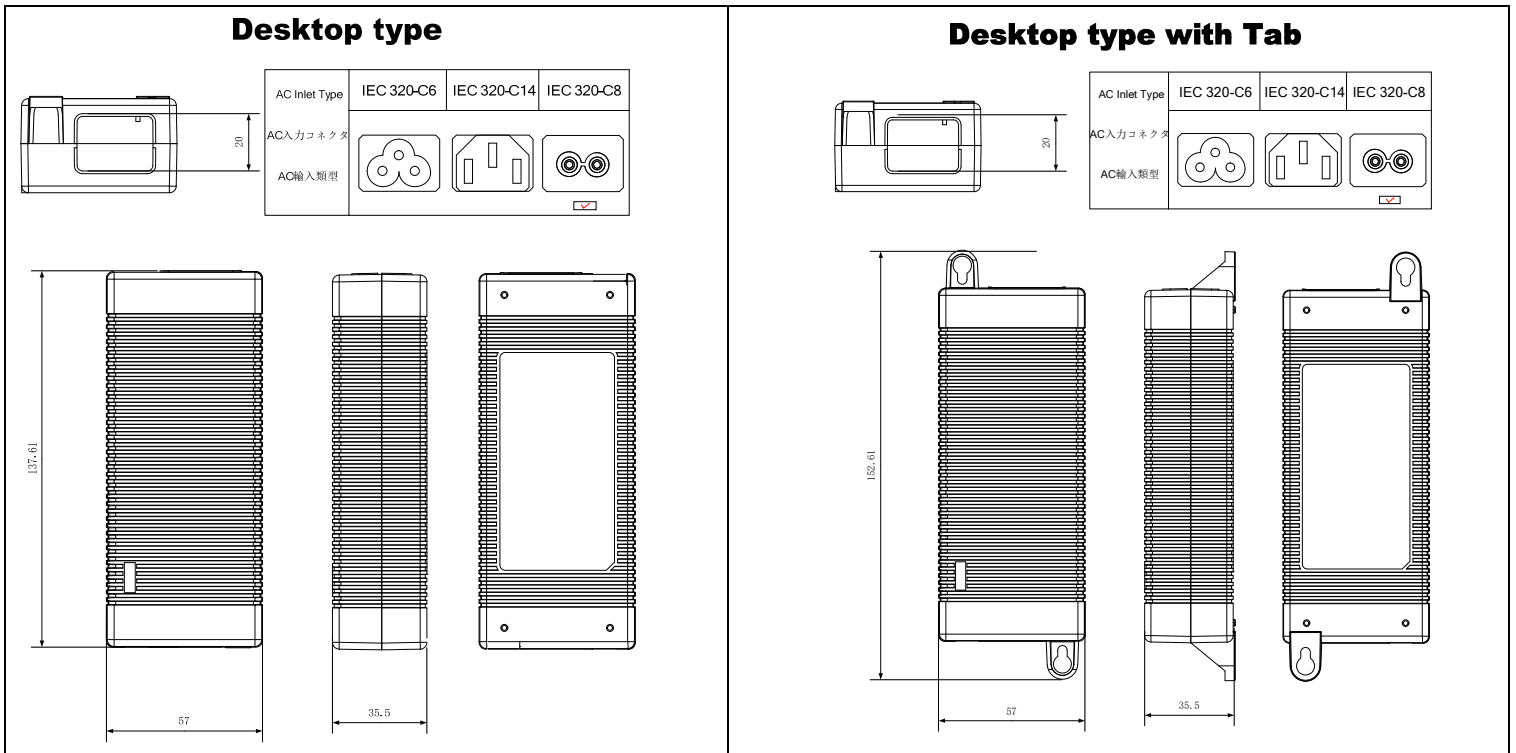

Drawing(mm): 5-15W

Drawing(mm): 16-24W

Fixed plug type

Interchangeable plug type

Desktop type(with Tab)

Drawing(mm): 25-36W

Drawing(mm): 37-65W

Drawing(mm): 66-100W