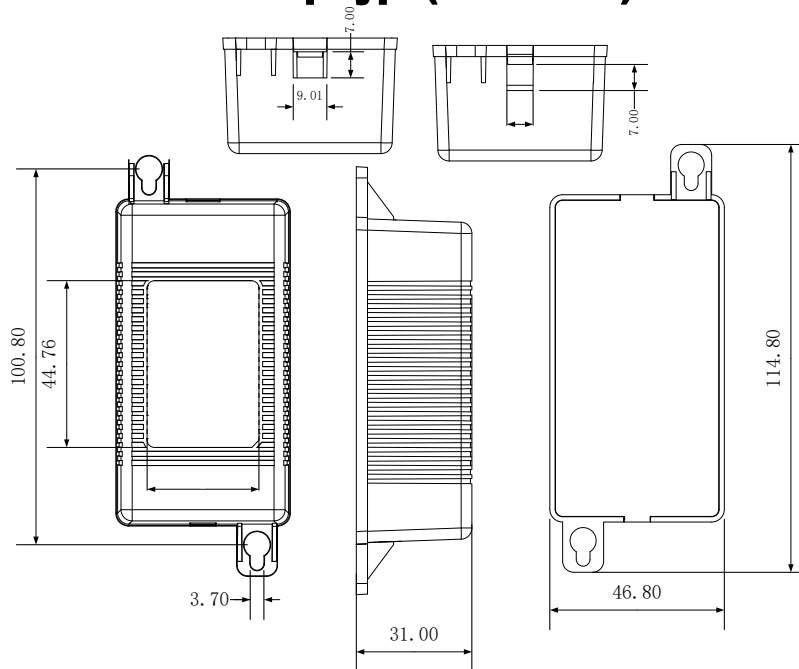

Drawing(mm): 5-15W

Drawing(mm): 16-24W

Fixed plug type

Interchangeable plug type

Desktop type(with Tab)

Drawing(mm): 25-36W

Drawing(mm): 37-65W

Drawing(mm): 66-100W

Drawing(mm): 101-135W

Drawing(mm): 136-220W

Model List:

Model Name instruction:

E.G.: XSG xxx yyyy zz

Model No	AC Input	Power Rate	Output Voltage(V)	Output Current(mA)
XSG0720300	100 ~ 240	2.2	7.2	300
XSG0720400	100 ~ 240	2.9	7.2	400
XSG0720500	100 ~ 240	3.6	7.2	500
XSG0720600	100 ~ 240	4.3	7.2	600
XSG0720700	100 ~ 240	5.0	7.2	700
XSG0720800	100 ~ 240	5.8	7.2	800
XSG0720900	100 ~ 240	6.5	7.2	900
XSG0721000	100 ~ 240	7.2	7.2	1000
XSG0721500	100 ~ 240	10.8	7.2	1500
XSG0722000	100 ~ 240	14.4	7.2	2000
XSG0722500	100 ~ 240	18.0	7.2	2500
XSG0723000	100 ~ 240	21.6	7.2	3000