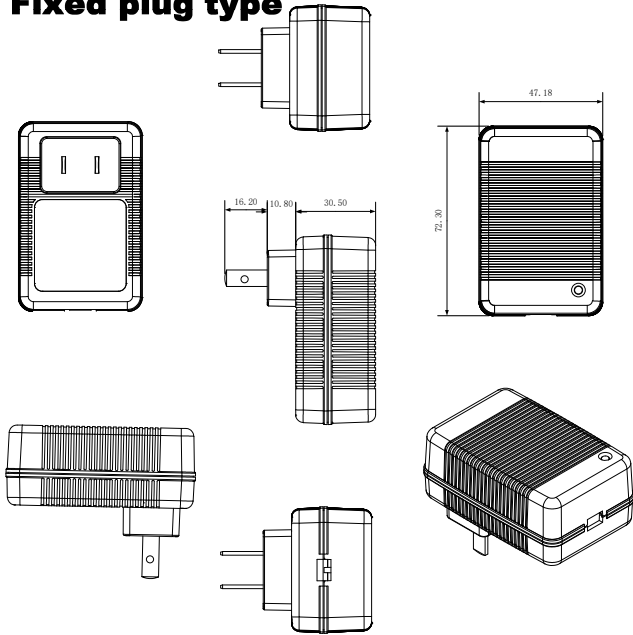

Drawing(mm): 16-24W

Fixed plug type